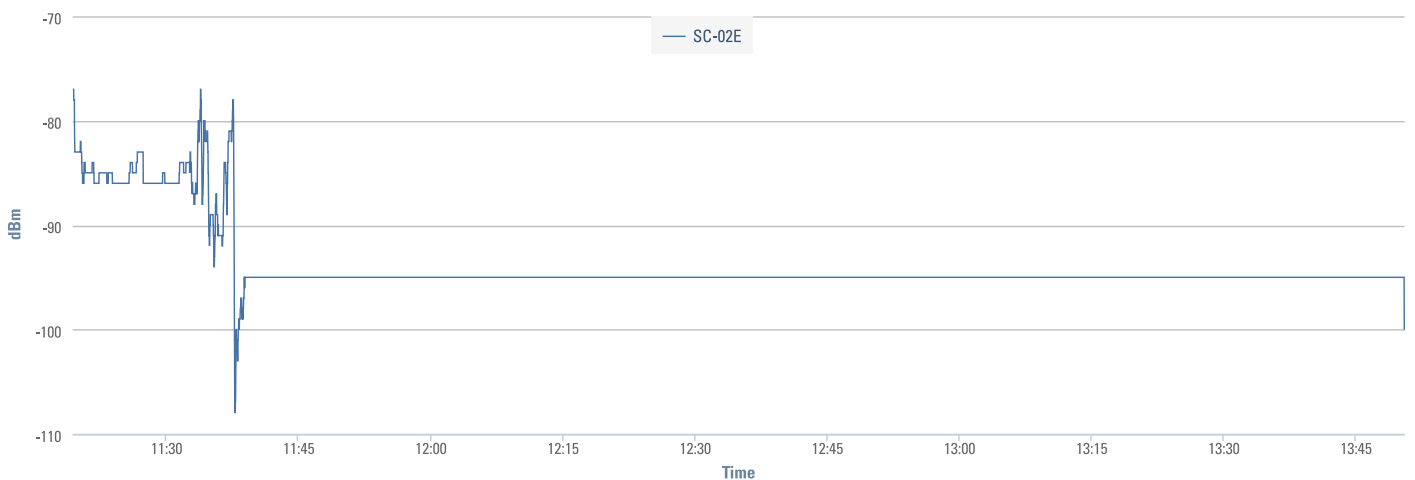

Device Comparison

Signal