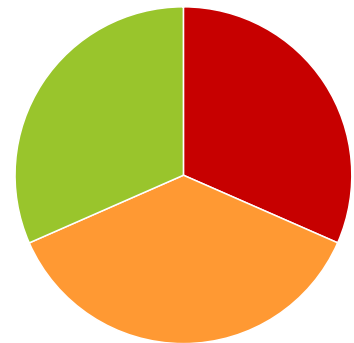

Jitter

32% > 32 ms
37% 21 to 32 ms
32% < 21 ms