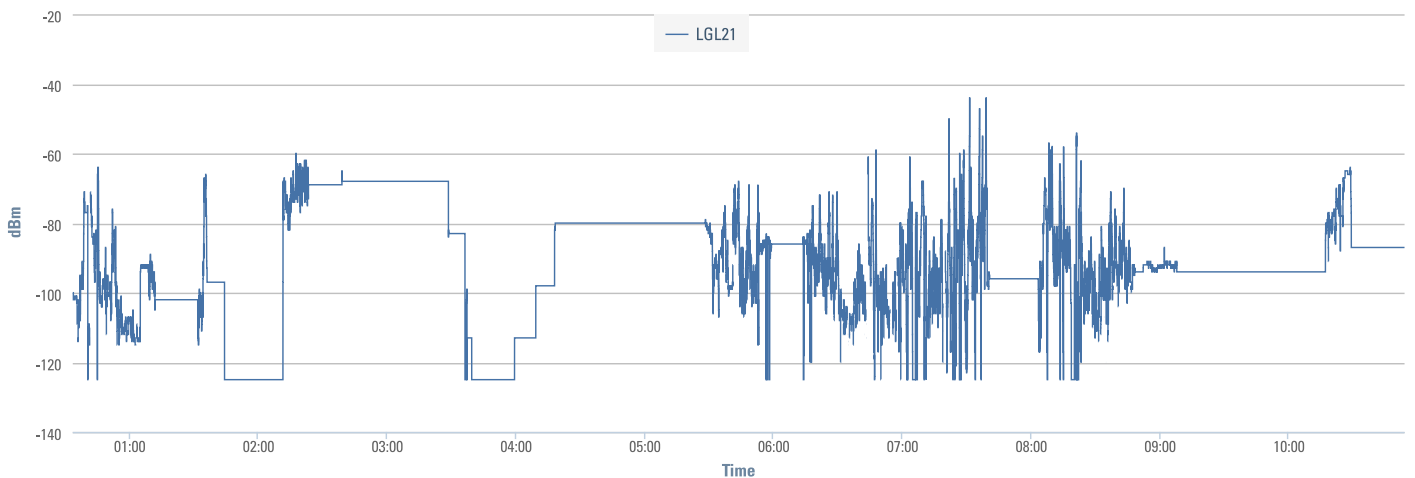

Device Comparison

Signal