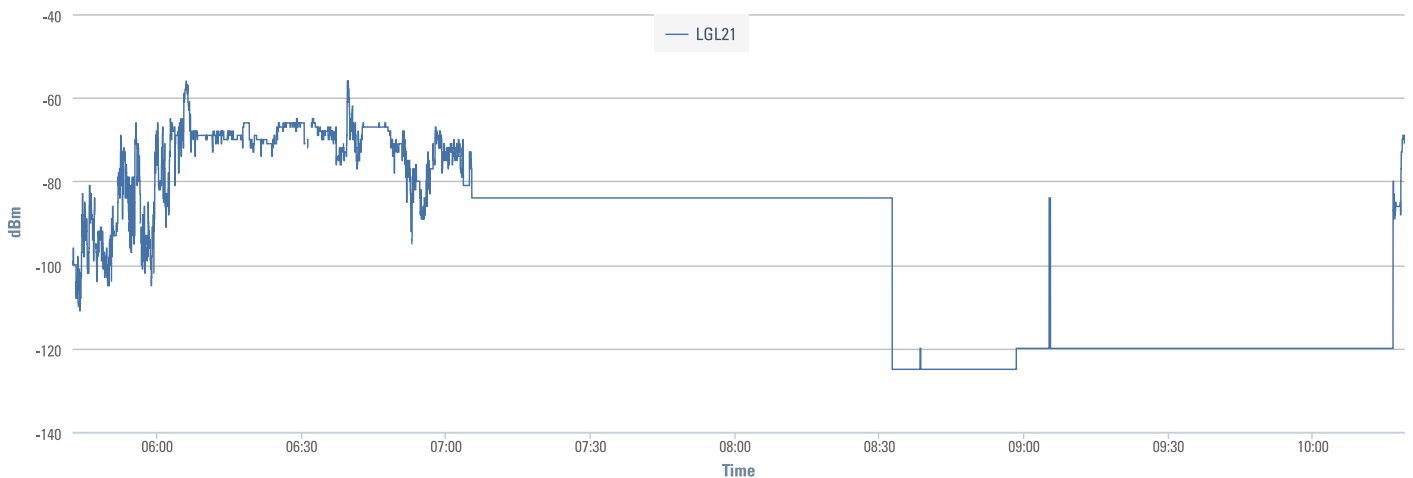

Device Comparison

Signal