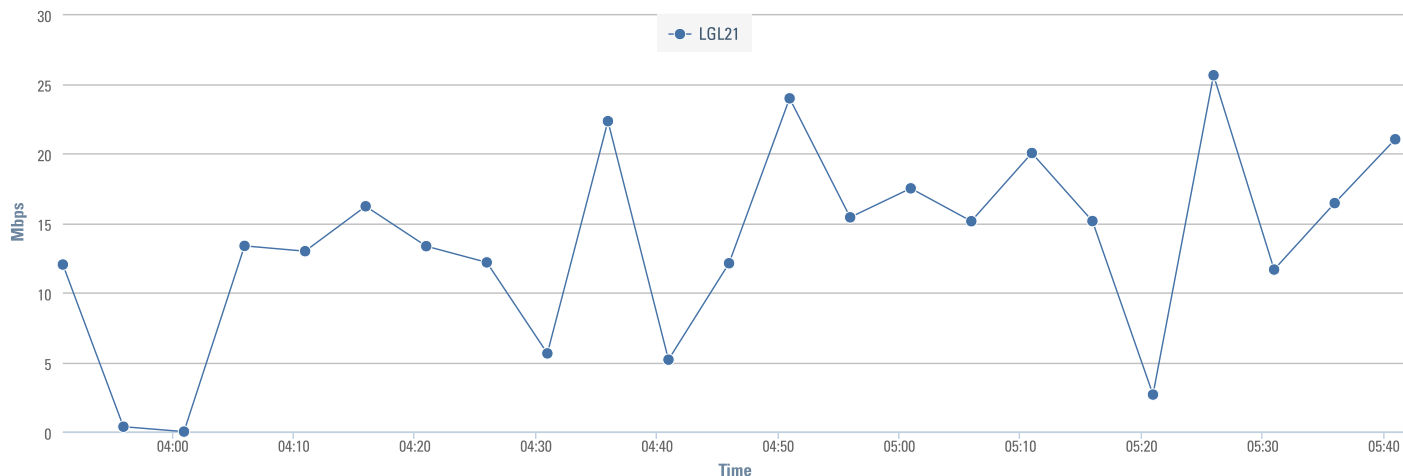

Downlink

Uplink

Latency