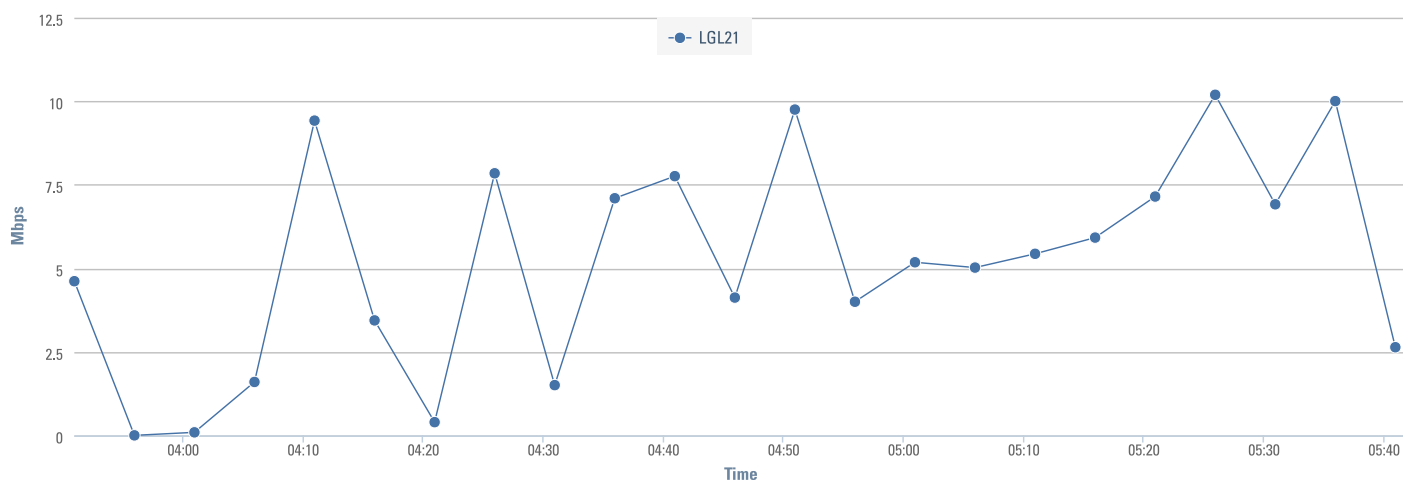

Downlink

Uplink

Latency