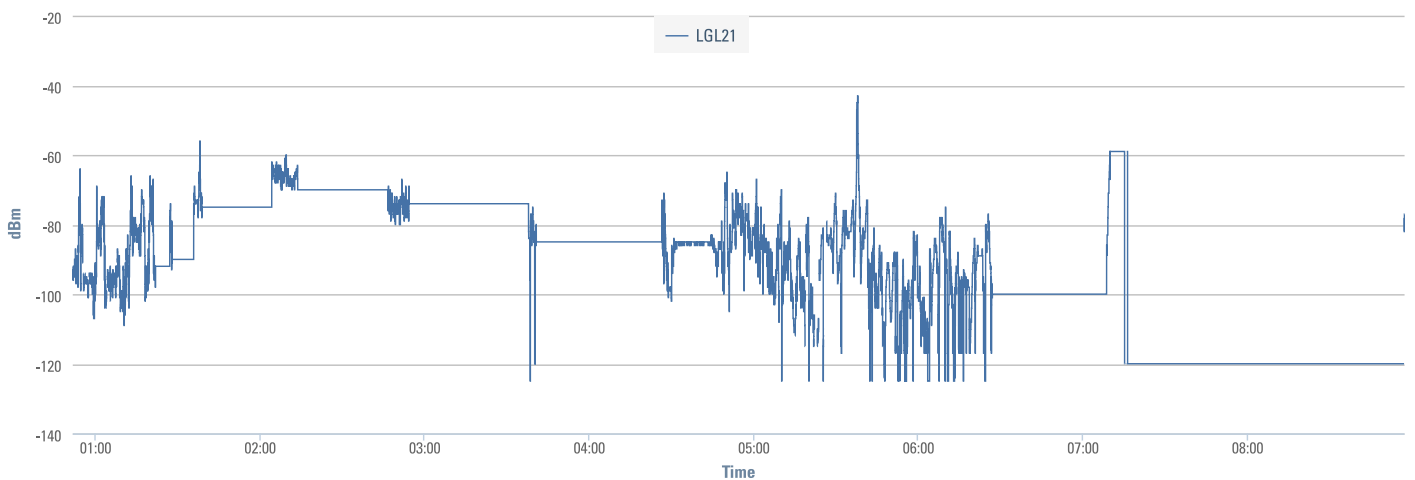

Device Comparison

Signal